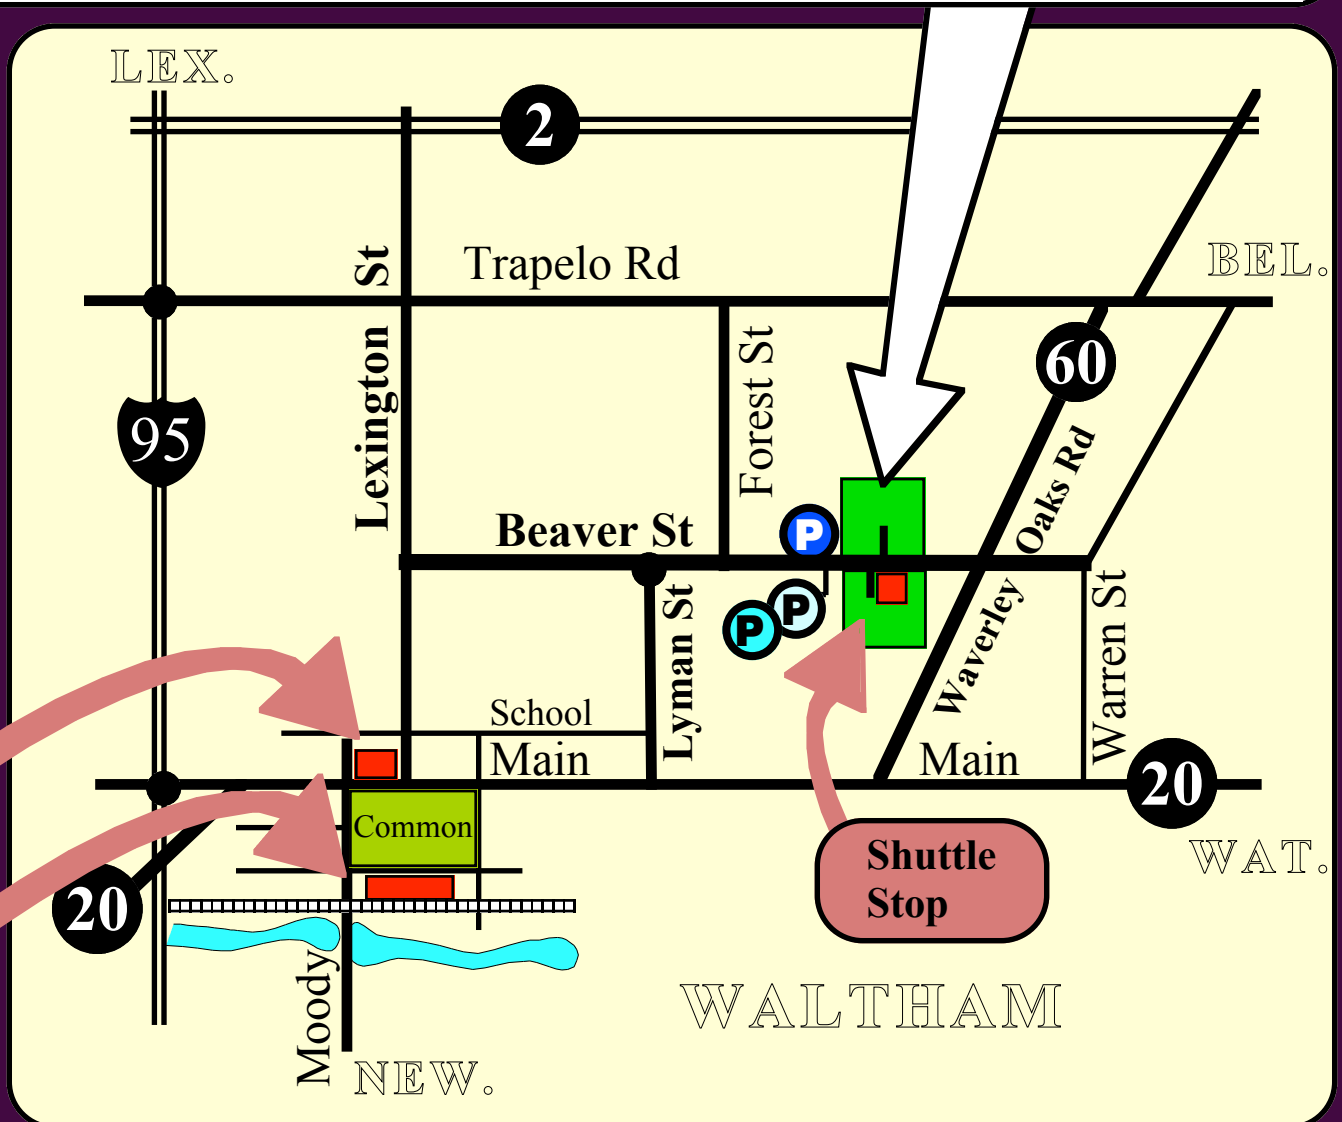

**Cedar Hill Girl Scout Camp**  
**UMass Waltham Field Station**  
**240 & 265 Beaver Street**  
**Sunday April 22 10 AM to 4 PM**

### Earth Day Parking

-  Bentley South Lot
-  Bentley Tennis Courts Lot
-  Harrington House  
311 Beaver St

### Free Shuttle Bus Pickups

- Central Sq Parking Garage (Lower level)
- Carter Street Lot (Train Station)

Limited Parking

Lawrence Meadow

Waverley Oaks Rd

Beaver Street

265 Beaver

Cedar Hill Camp

Beaver Street

U Mass