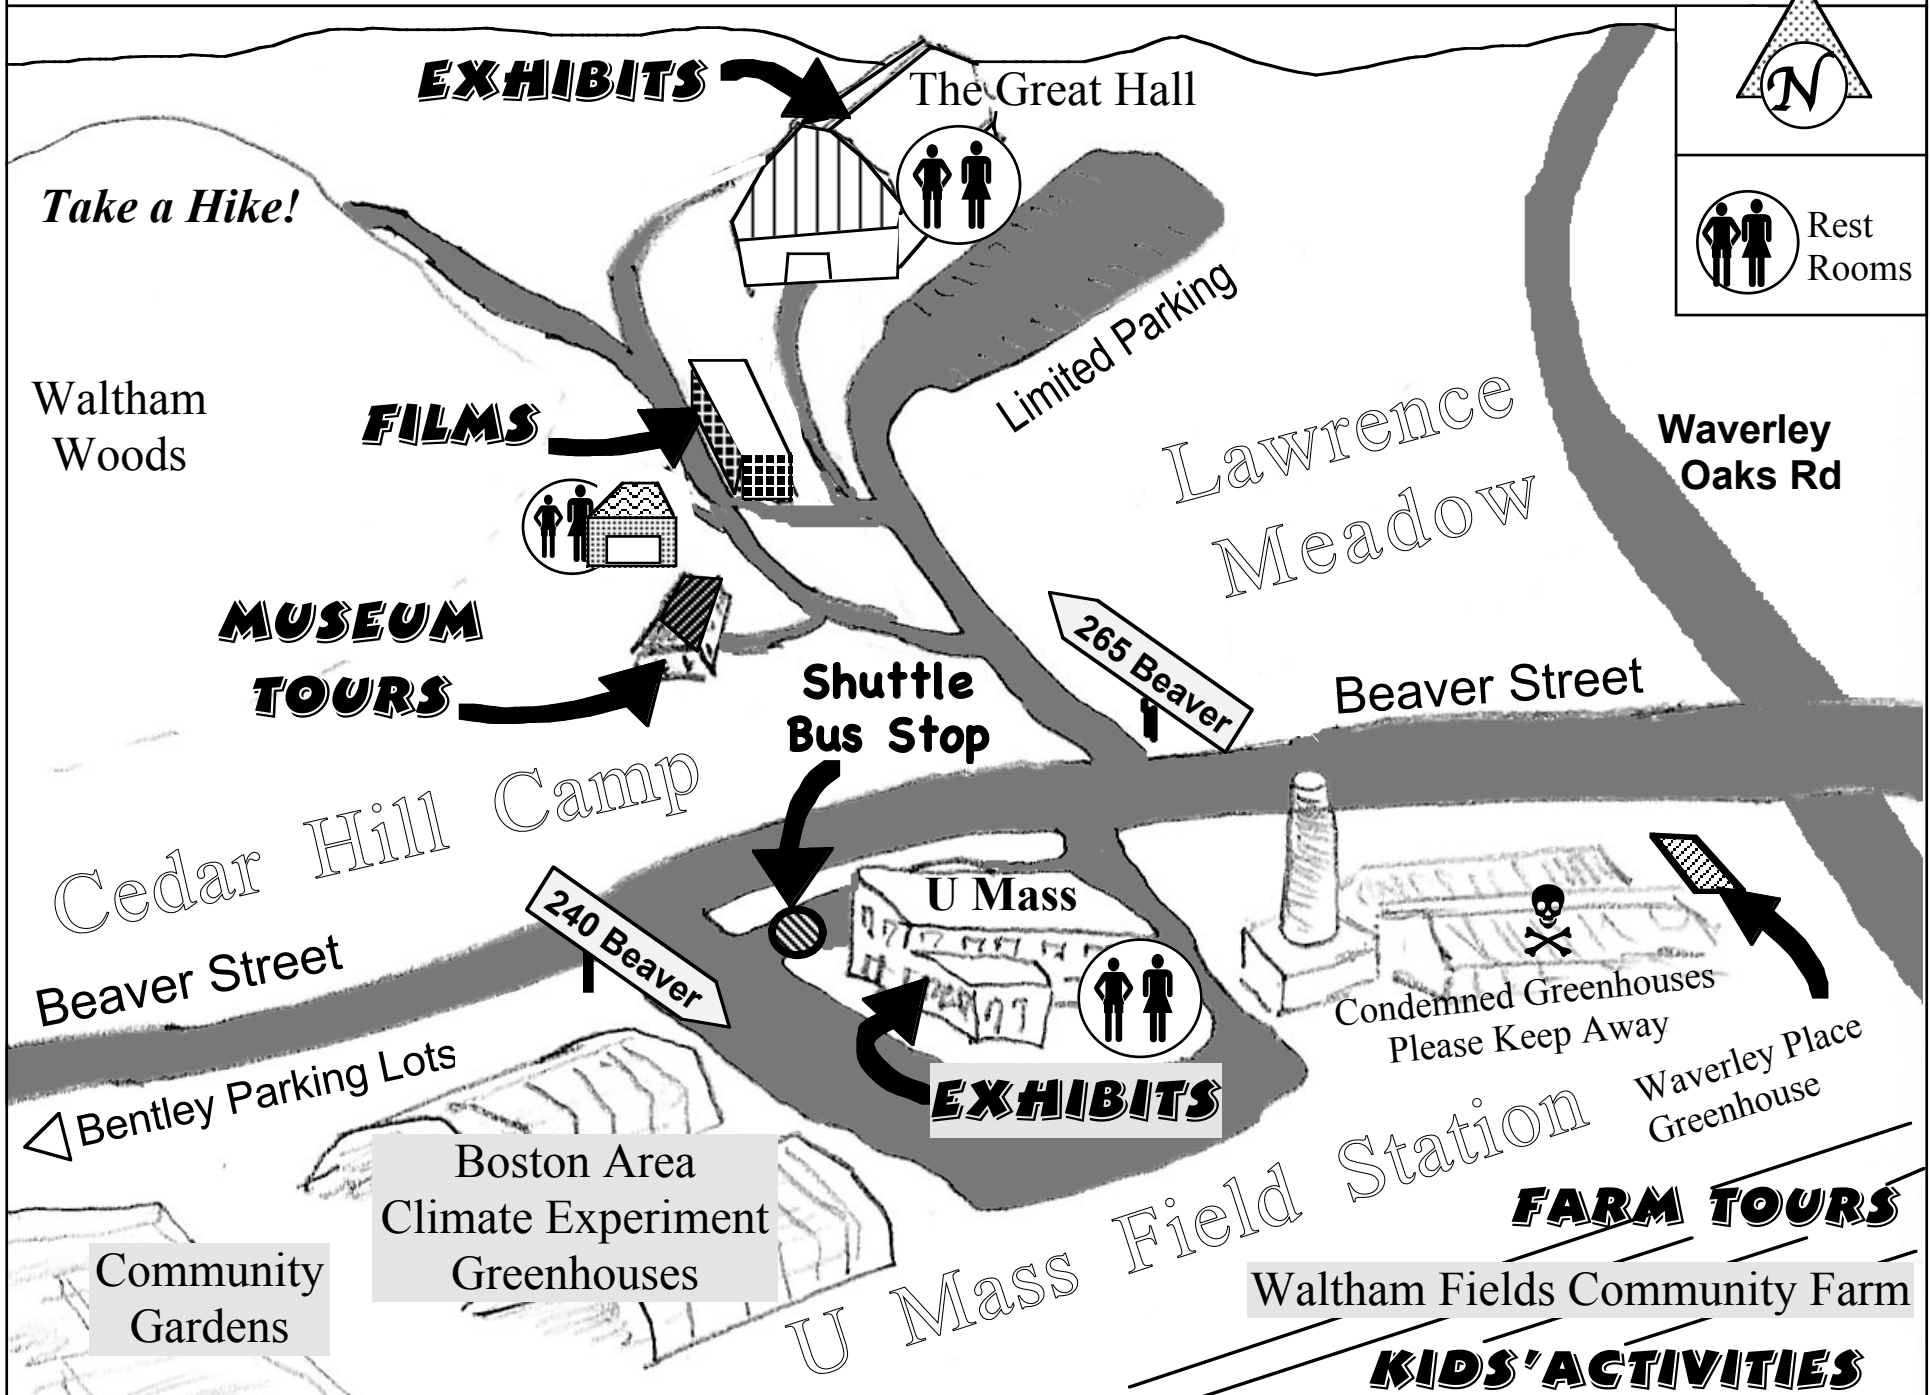

### Earth Day Parking

-  Bentley South Lot
-  Bentley Tennis Courts Lot
-  Harrington House  
311 Beaver St

### Free Shuttle Bus Pickups

- Central Sq Parking Garage (Lower level)
- Carter Street Lot (Train Station)

# WALTHAM EARTH DAY 2007

**EXHIBITS**

The Great Hall

Take a Hike!

Waltham Woods

**FILMS**

**MUSEUM TOURS**

Shuttle Bus Stop

240 Beaver

Condemned Greenhouses  
Please Keep Away

Waverley Place Greenhouse

**EXHIBITS**

U Mass Field Station

**FARM TOURS**

Waltham Fields Community Farm

Community Gardens